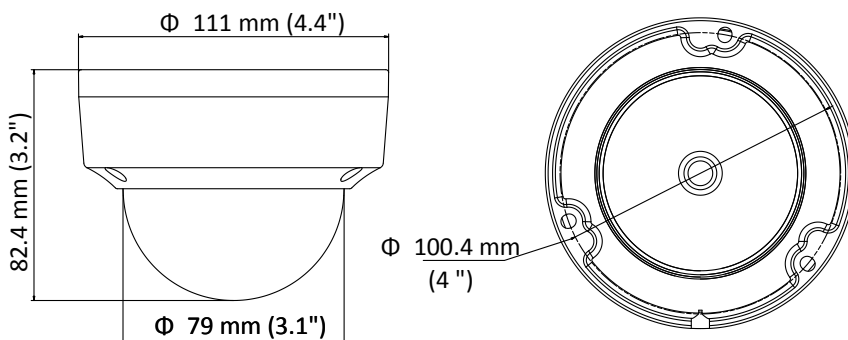

Protocols	TCP/IP, ICMP, HTTP, HTTPS, FTP, DHCP, DNS, DDNS, RTP, RTSP, RTCP, PPPoE, NTP, UPnP, SMTP, SNMP, IGMP, QoS, IPv6, UDP, Bonjour, 802.1x
General Function	One-key reset, heartbeat, mirror, password protection, privacy mask, watermark, IP address filter
Firmware Version	V5.5.52
API	ONVIF(PROFILE S,PROFILE G), ISAPI
Simultaneous Live View	Up to 6 channels
User/Host	Up to 32 users 3 levels: Administrator, Operator and User
Client	iVMS-4200, Hik-Connect, iVMS-5200, iVMS-4500
Web Browser	IE8+, Chrome 31.0-44, Firefox 30.0-51, Safari 8.0+
Interface	
Communication Interface	1 RJ45 10M/100M self-adaptive Ethernet port
Reset Button	Yes
General	
Operating Conditions	-30 °C to +60 °C (-22 °F to +140 °F), Humidity 95% or less (non-condensing)
Power Supply	12 VDC ± 25% PoE: 802.3af, class 3
Power Consumption and Current	12 VDC, 0.5 A, max. 6 W PoE (802.3af, 36 to 57 V), 0.2 A to 0.1 A, max. 7.5 W
Protection Level	IP67
Material	Bubble: plastic, bottom base: metal
Dimensions	Camera: Ø 111 mm × 82.4 mm (4.4" × 3.2") With package: 134 mm × 134 mm × 108 mm (5.3" × 5.3" × 4.3")
Weight	Camera: approx. 400 g (0.9 lb.) With package: approx. 600 g (1.3 lb.)

Available Model:

DS-2CD11538G0-I(2.8/4/6 mm)

Dimensions